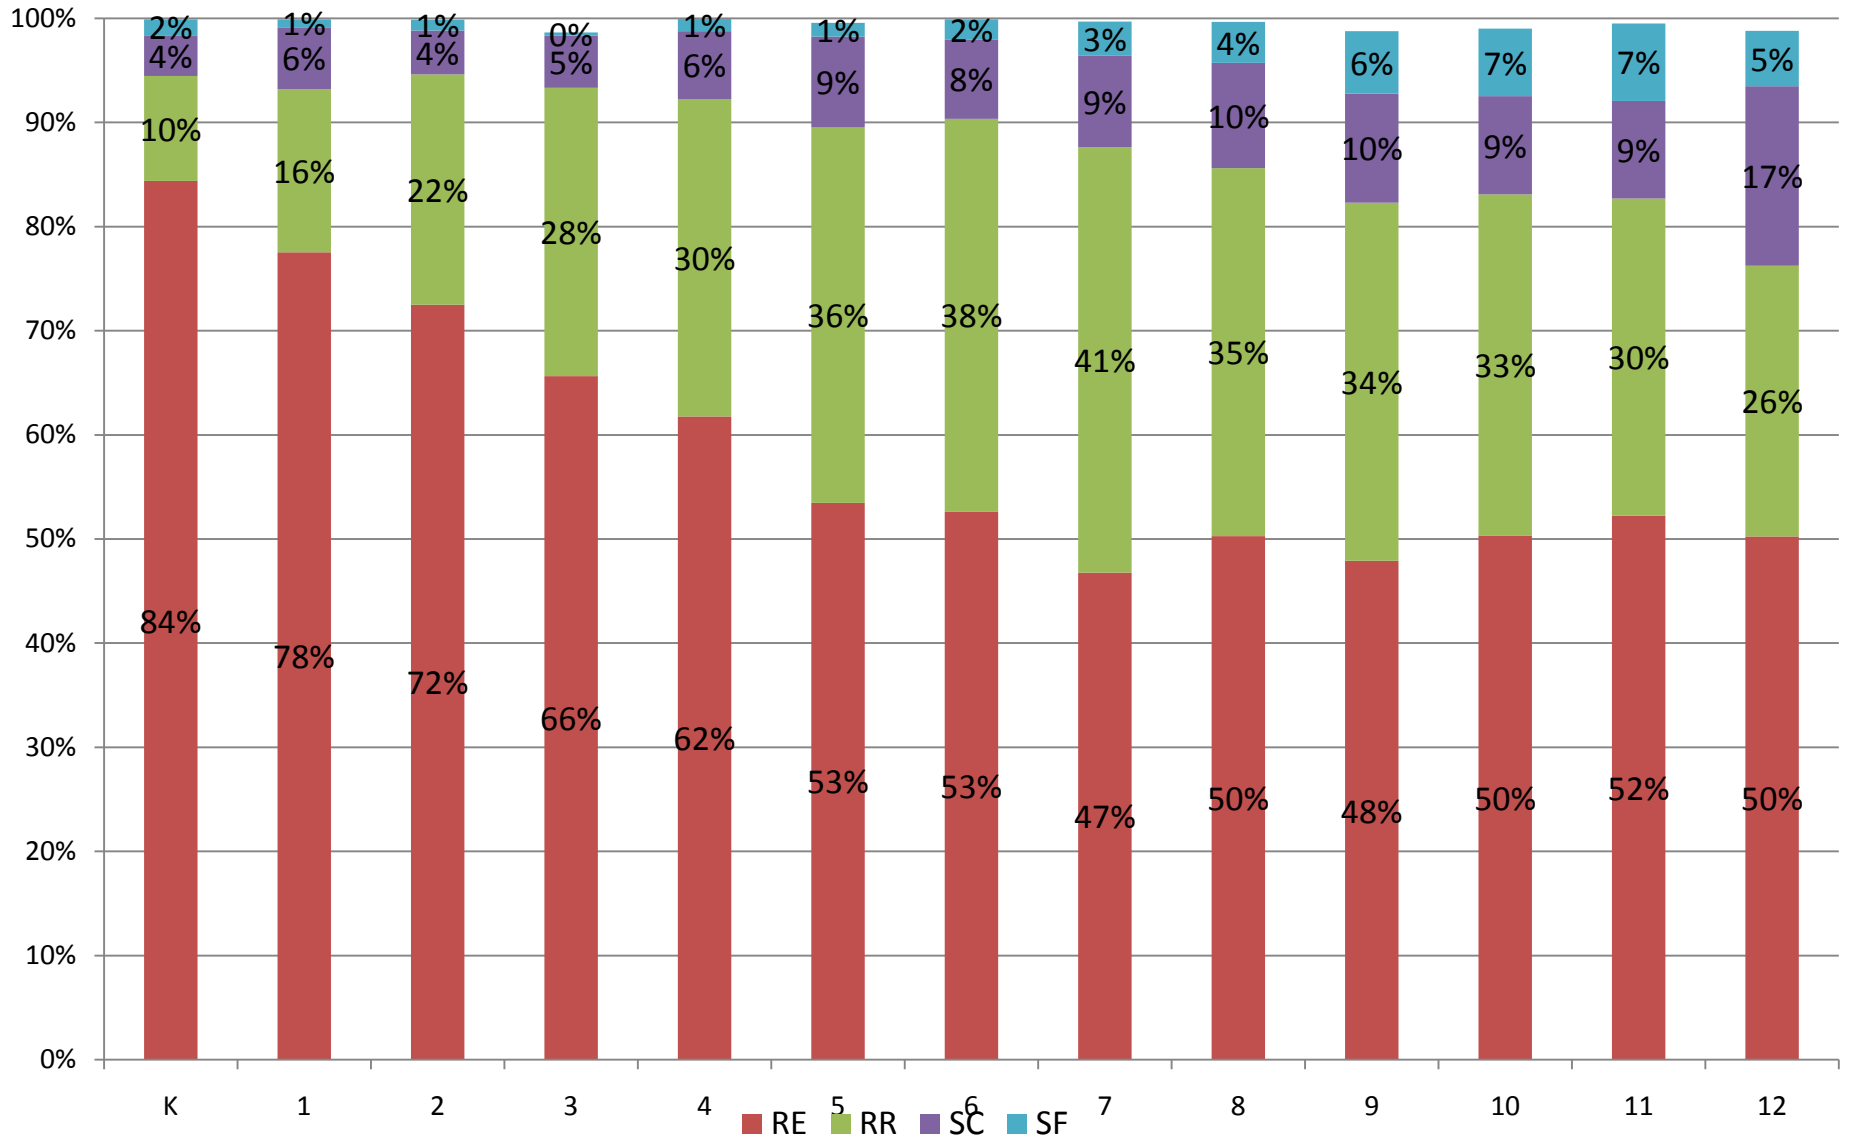

State July 2008 - 427 Data

State July 2008 - 427 Data

Percent of Special Education Students in each Environment by Grade (Based on July 2008 427)

**Percent of Special Education Students Classified with a Given Disability
By Grade Level (Based on July 2008 427)**

**Percent of Special Education Students Receiving a Given Related Service
By Grade (Based on July 2008 427)**