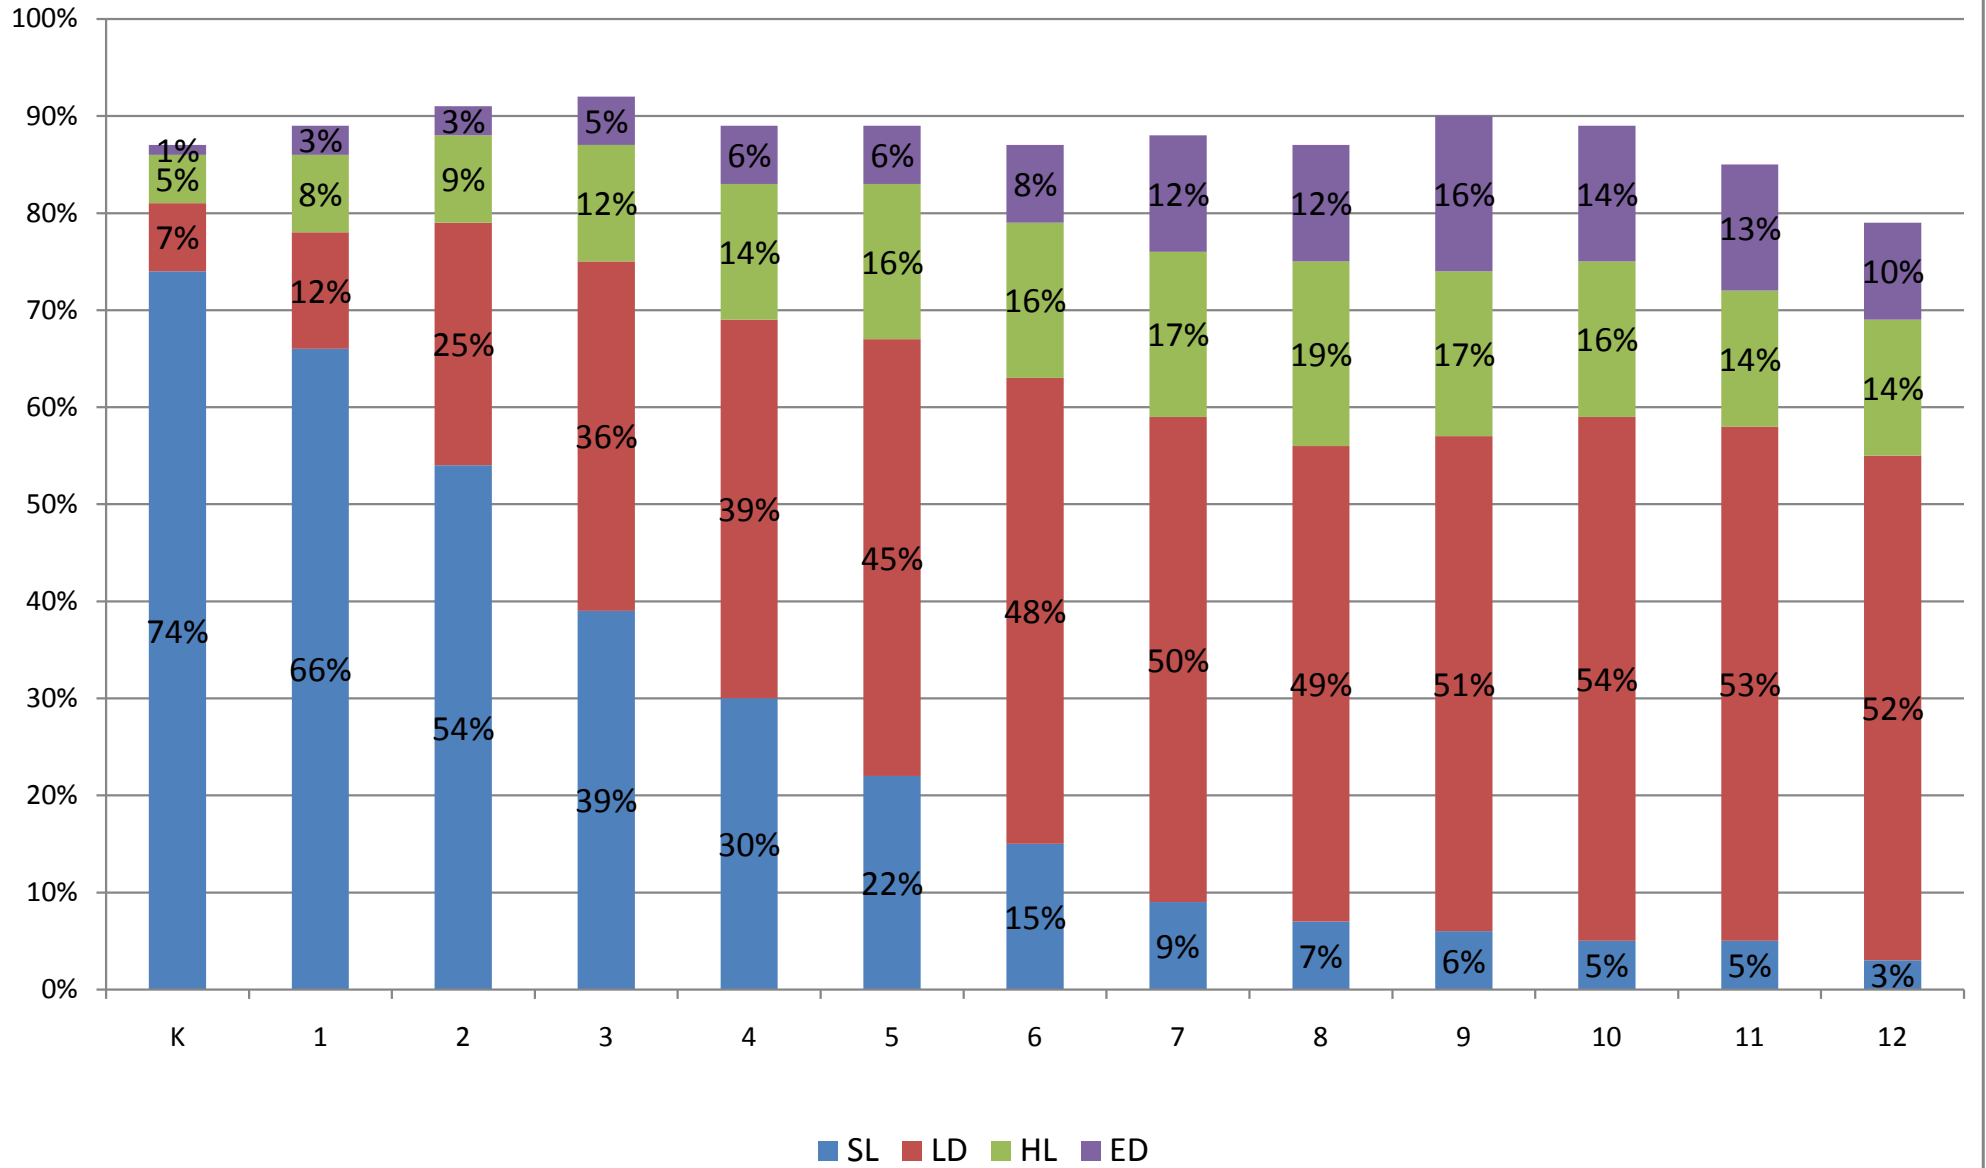

State July 2008 - 427 Data

State July 2008 - 427 Data

Percent of Special Education Students in each Environment by Grade (Based on July 2008 427)

**Percent of Special Education Students Classified with a Given Disability
By Grade Level (Based on July 2008 427)**

**Percent of Special Education Students Receiving a Given Related Service
By Grade (Based on July 2008 427)**