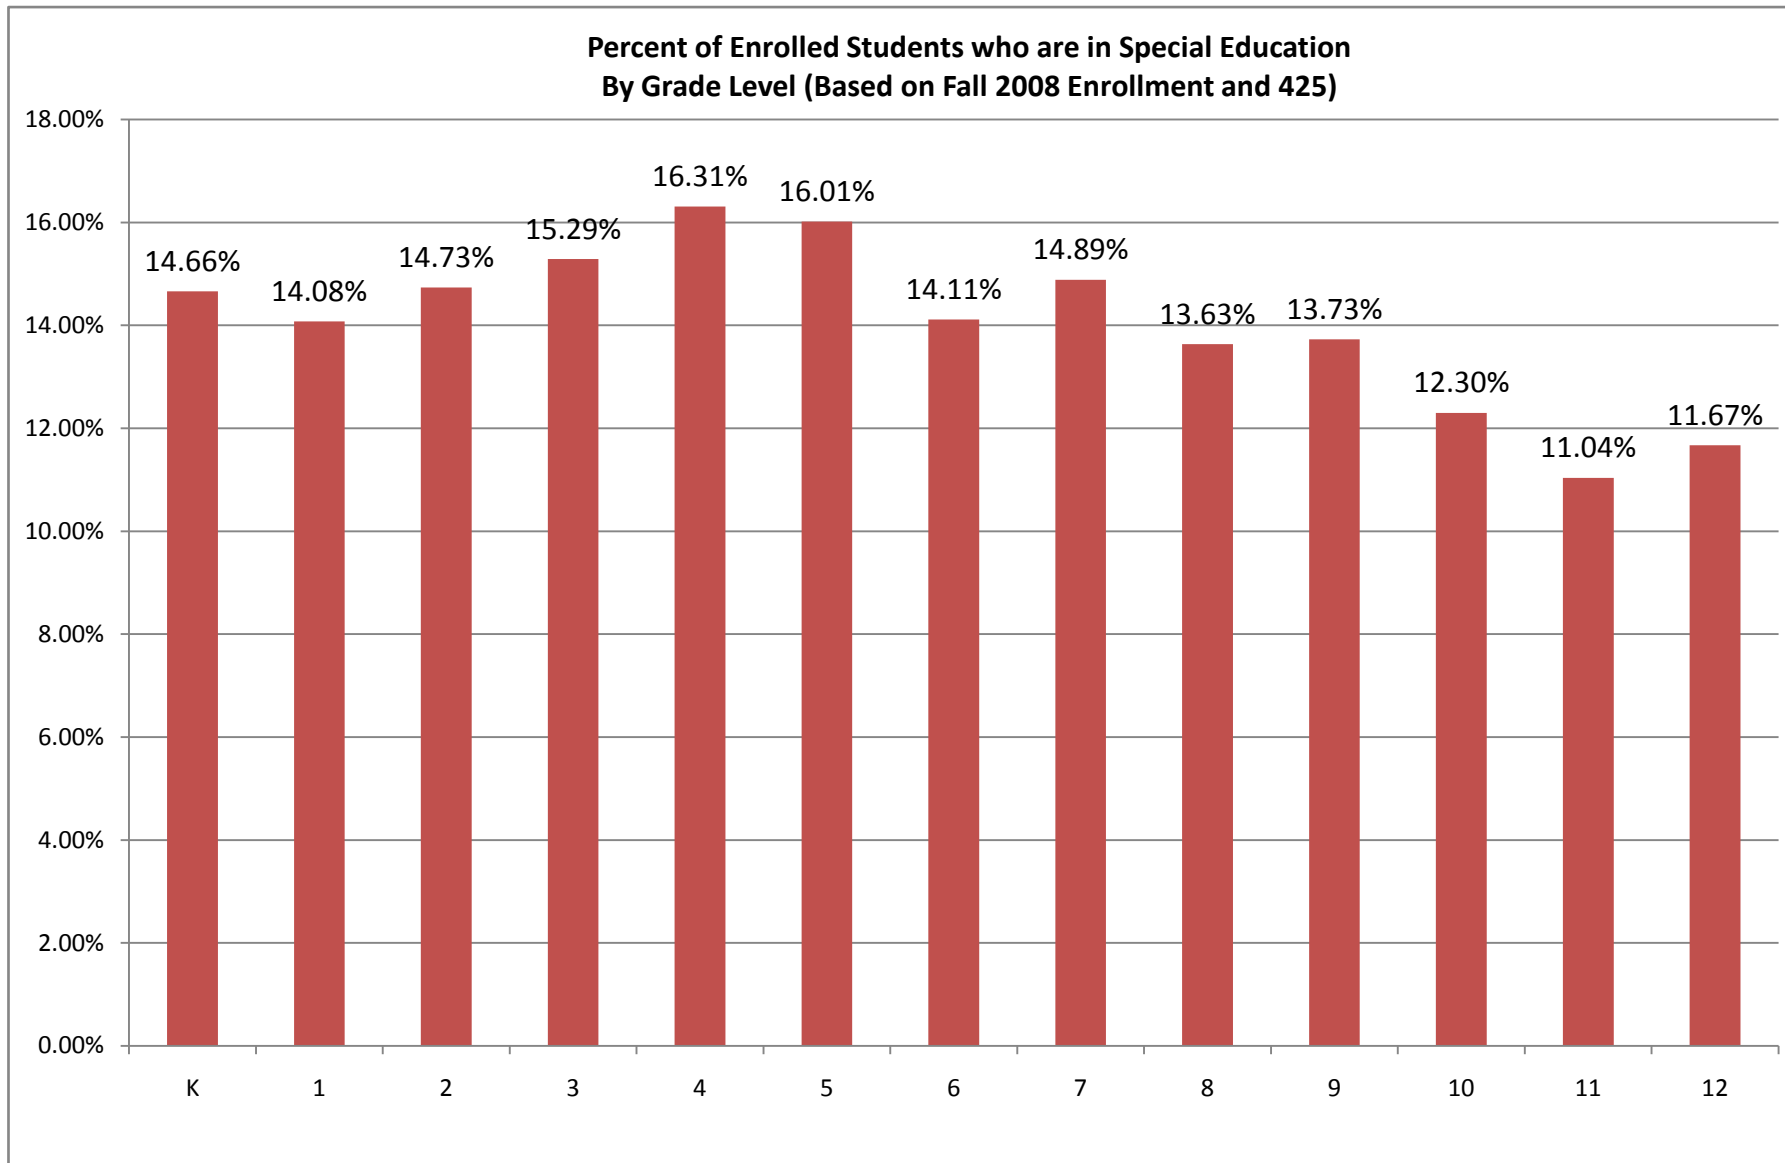

State July 2008 - 427 Data

State July 2008 - 427 Data

Percent of Special Education Students in each Environment by Grade (Based on July 2008 427)

**Percent of Special Education Students Classified with a Given Disability
By Grade Level (Based on July 2008 427)**